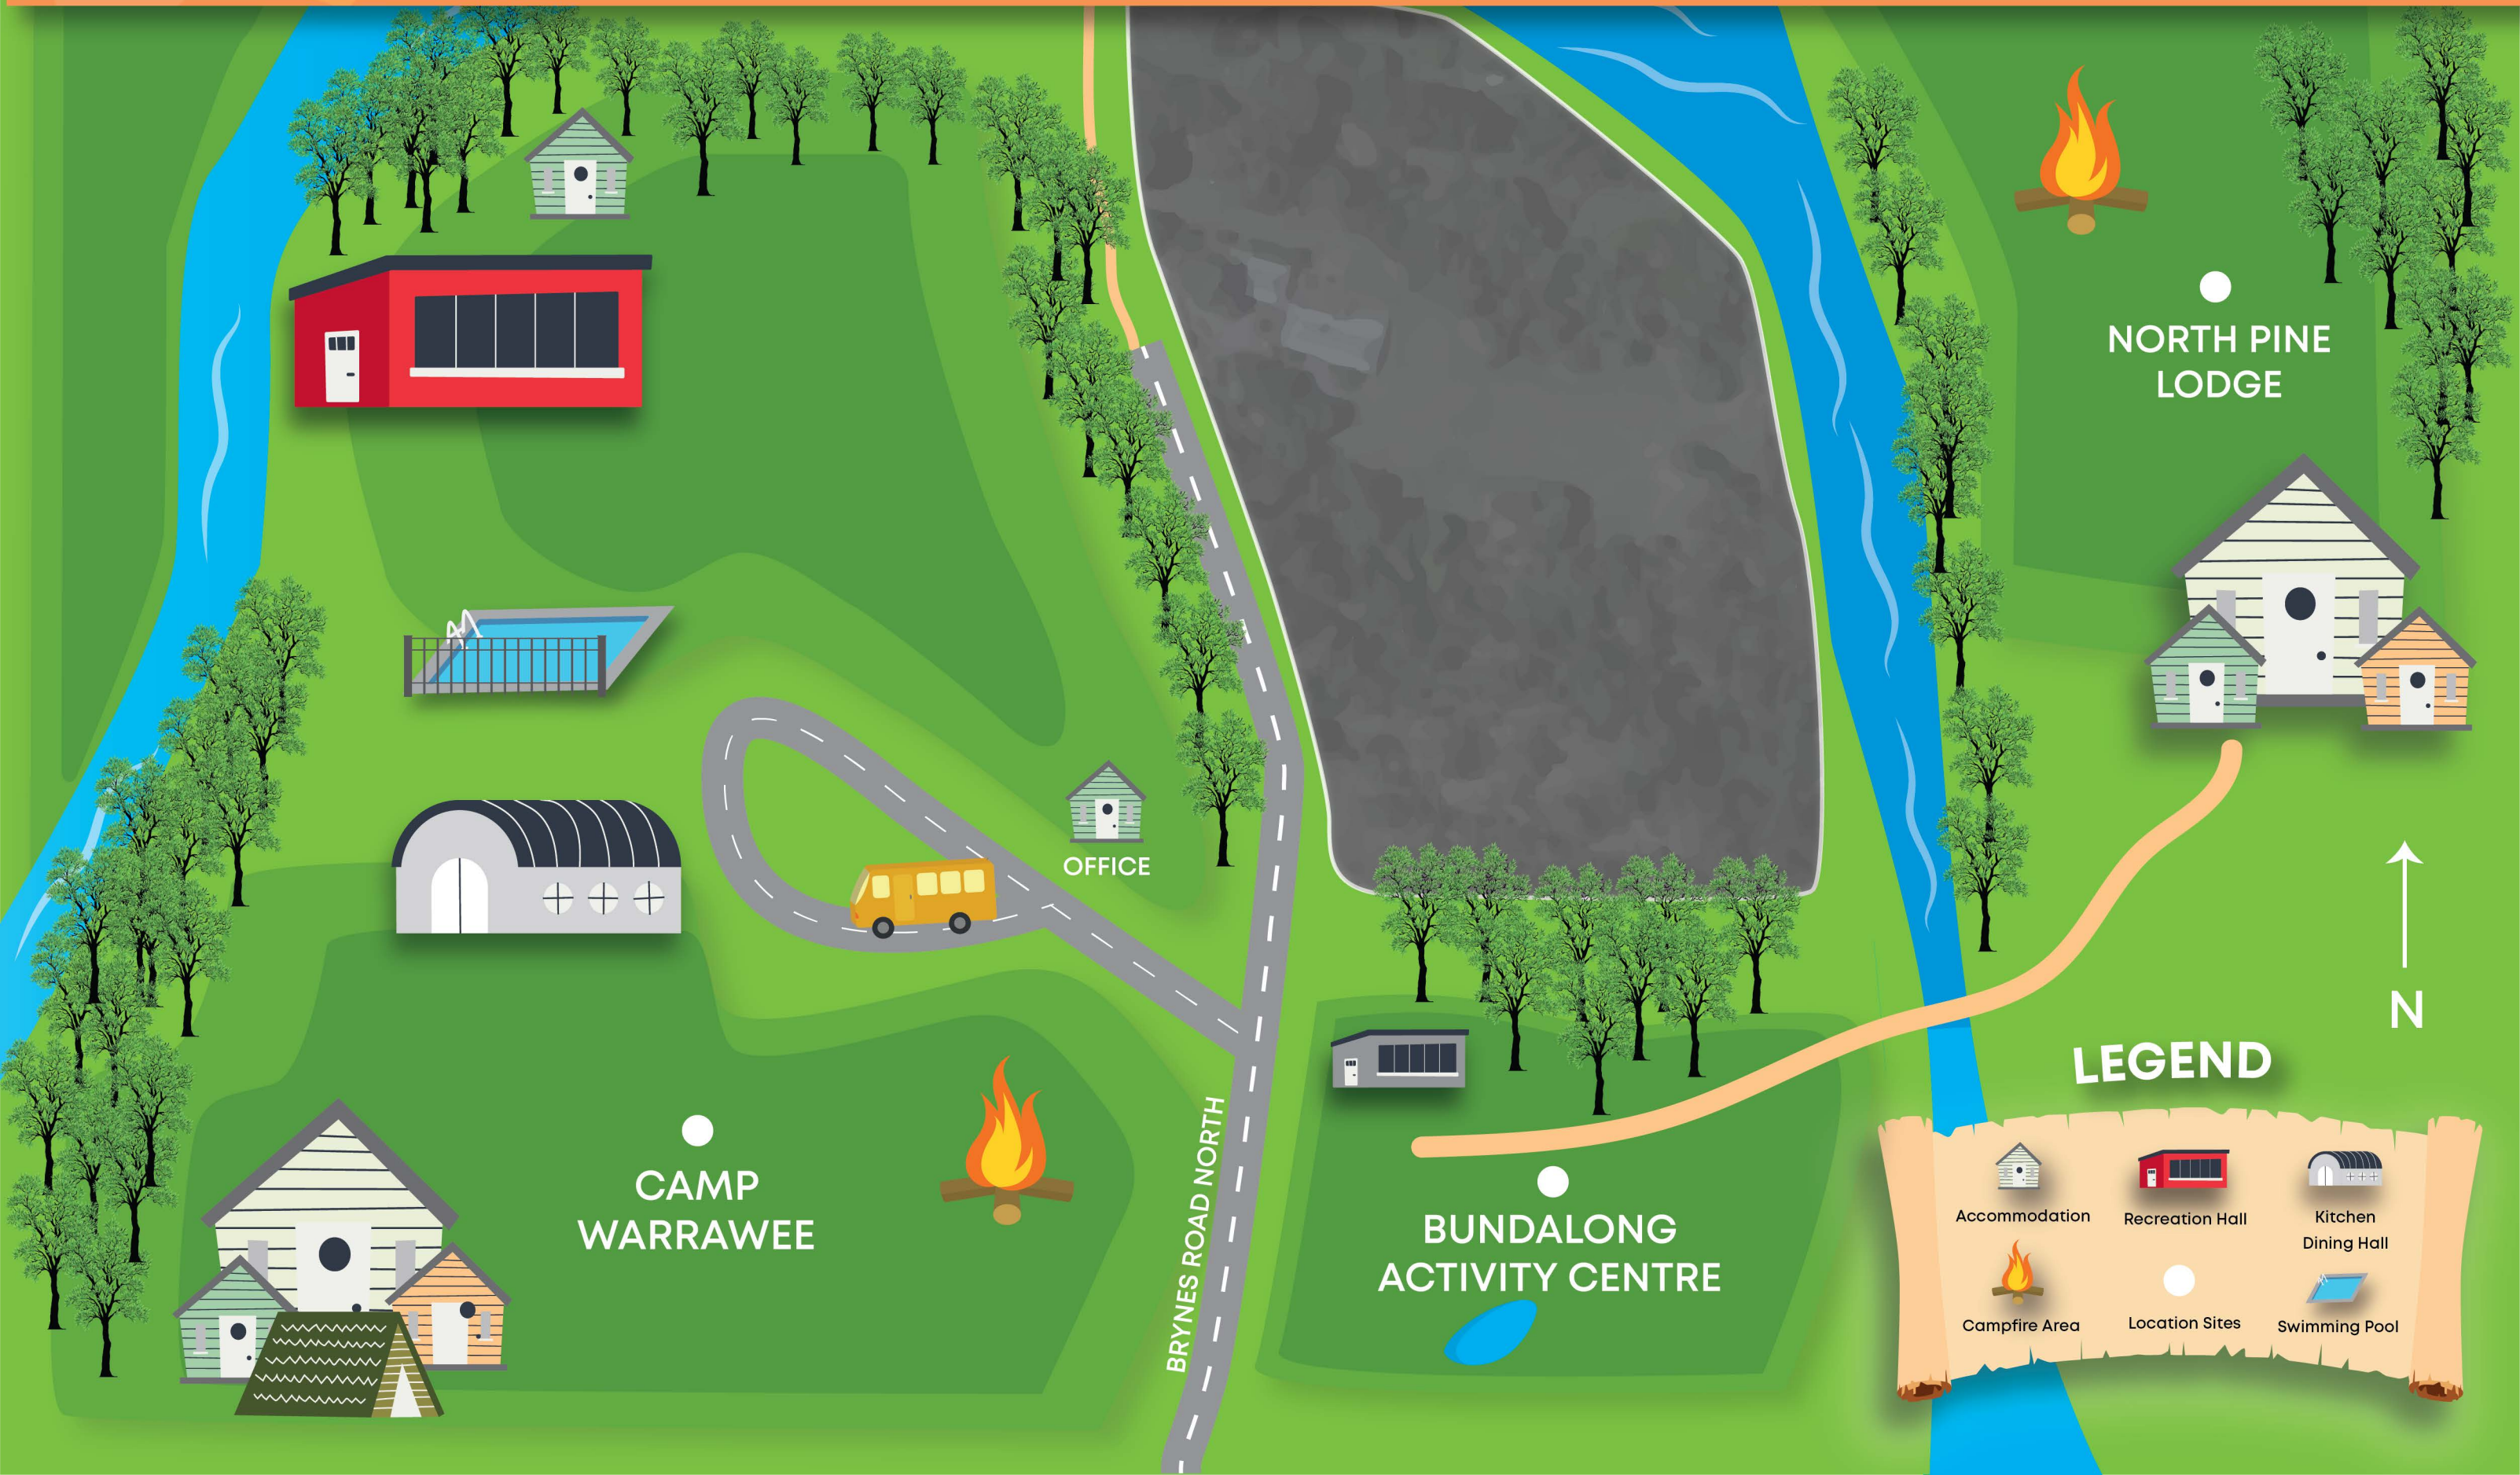

CAMPING LOCATION MAP

NORTH PINE LODGE

CAMP WARRAWEE

BUNDALONG ACTIVITY CENTRE

BRYNES ROAD NORTH

OFFICE

LEGEND

- | | | |
|---|---|---|
|  Accommodation |  Recreation Hall |  Kitchen Dining Hall |
|  Campfire Area |  Location Sites |  Swimming Pool |